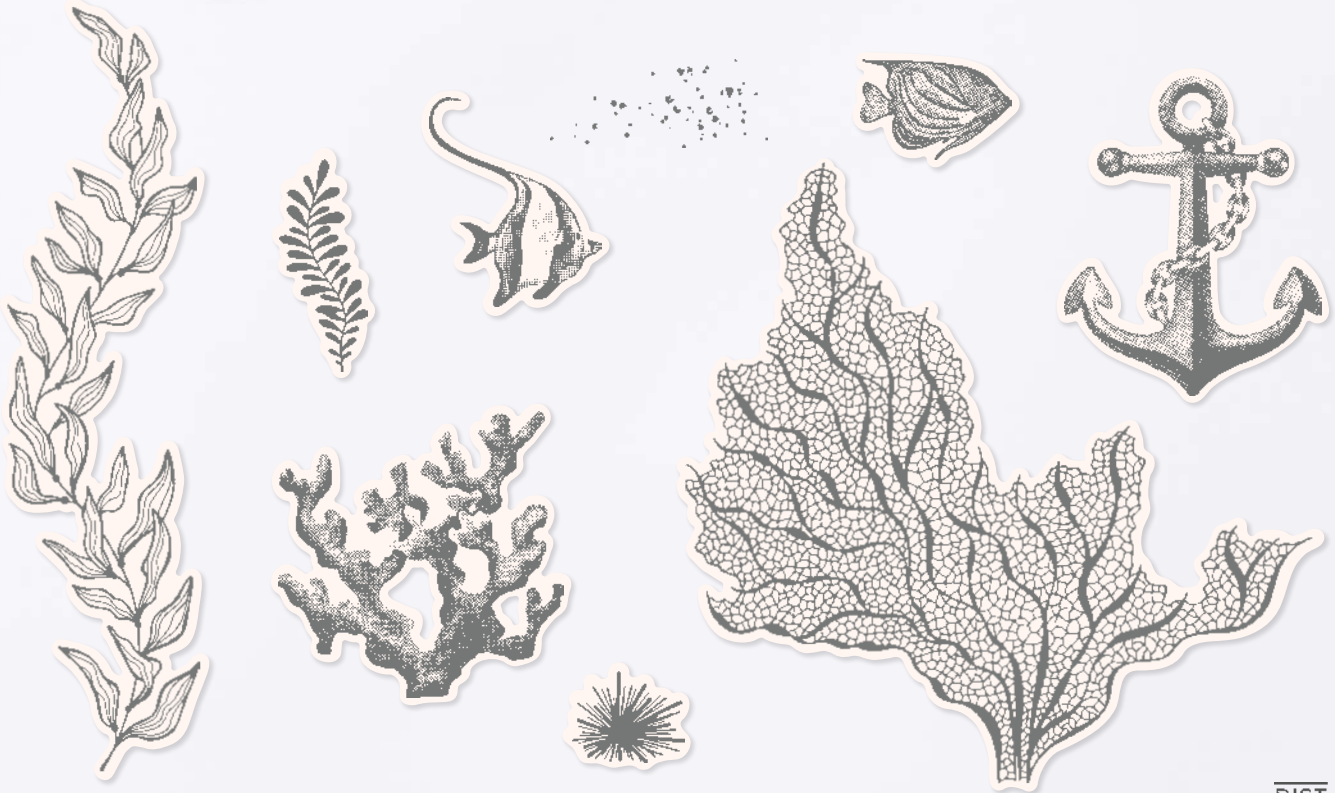

10%

BUNDLED SAVINGS

+

N CHEERFUL DAISIES BUNDLE
 161297 | ~~73,00 €~~ | ~~£56.00~~ 65,50 € | £50.25
 Photopolymer • •
 Cheerful Daisies Stamp Set + Cheerful Daisies Dies (p. 156)

Interchangeable tips make the Take Your Pick™ tool even more indispensable! See p. 145 for the full line.