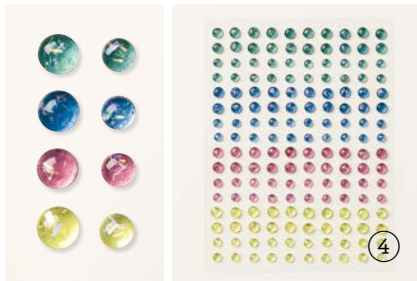

1. Iridescent Pastel Gems

160429 | 9,75 € | £7.50

90 adhesive-backed pieces: 30 each of 3 colours. 4 mm, 6 mm. Calypso Coral, Balmy Blue, gold.

2. ADHESIVE-BACKED SPARKLE GEMS

161288 | 10,50 € | £8.00

120 pieces. 4 mm, 5 mm. Champagne, black, white.

3. TINSEL GEMS THREE-PACK

161624 | 9,25 € | £7.00

150 adhesive-backed pieces. 4 mm, 5 mm. Misty Moonlight, Fresh Freesia, Lost Lagoon.

4. TINSEL GEMS FOUR-PACK

161623 | 9,75 € | £7.50

160 adhesive-backed pieces. 4 mm, 5 mm. Pretty Peacock, Blueberry Bushel, Berry Burst, Lemon Lime Twist.

5. ADHESIVE-BACKED SOLID GEMS

161300 | 9,75 € | £7.50

180 pieces. 3 mm, 4 mm, 5 mm. Coordinates with Fresh as a Daisy Suite (p. 110–111). Copper Clay, Boho Blue, Lemon Lolly.

6. FESTIVE PEARLS • 159963 | 8,50 € | £6.75

200 adhesive-backed pieces. 3 mm. Cherry Cobbler, green, silver, gold.

7. Iridescent Pearl Basic Jewels

158987 | 9,25 € | £7.00

150 adhesive-backed pieces. 3 mm, 4 mm.

8. FLAT ADHESIVE-BACKED PEARLS

160449 | 11,00 € | £8.50

80 pieces. 5 mm, 8 mm. Iridescent.

9. 2022–2024 IN COLOR PEARLS

161621 | 8,50 € | £6.75

200 adhesive-backed pieces. 4 mm. Parakeet Party, Tahitian Tide, Sweet Sorbet, Starry Sky, Orchid Oasis.

10. RHINESTONE BASIC JEWELS

144220 | 7,50 € | £5.75

140 adhesive-backed pieces. 3 mm, 4 mm, 5 mm.

11. Iridescent Rhinestone Basic Jewels • 158130 | 9,25 € | £7.00

200 adhesive-backed pieces. 4 mm, 5 mm, 6 mm.

80 adhesive-backed pieces. 5 mm, 7 mm.