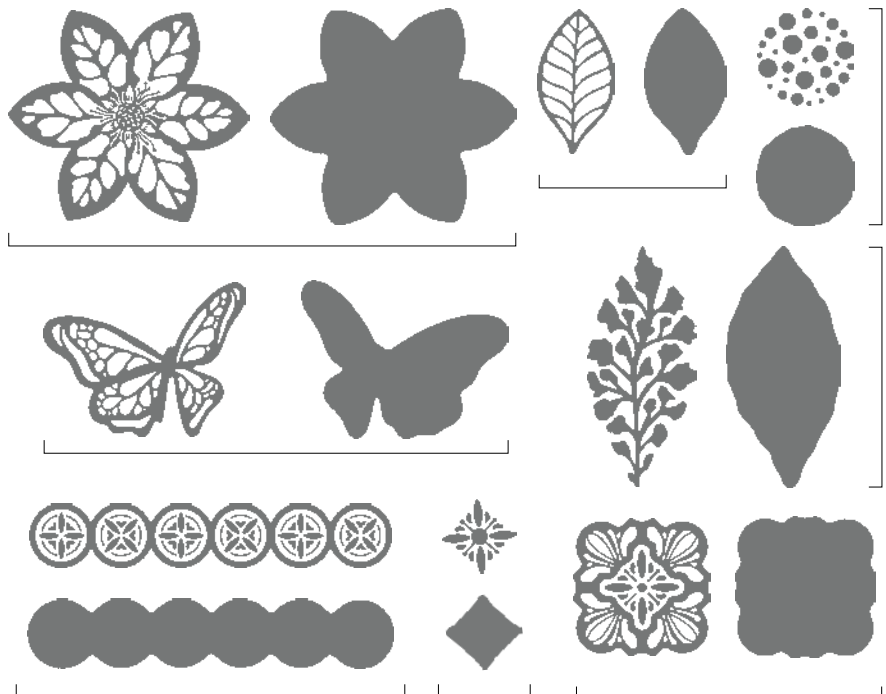

N ENCHANTED BUTTERFLY • 161279 | 30,00 € | £23.00
9 photopolymer stamps (suggested clear blocks: a, b, c, d, i)

REVERSIBLES™