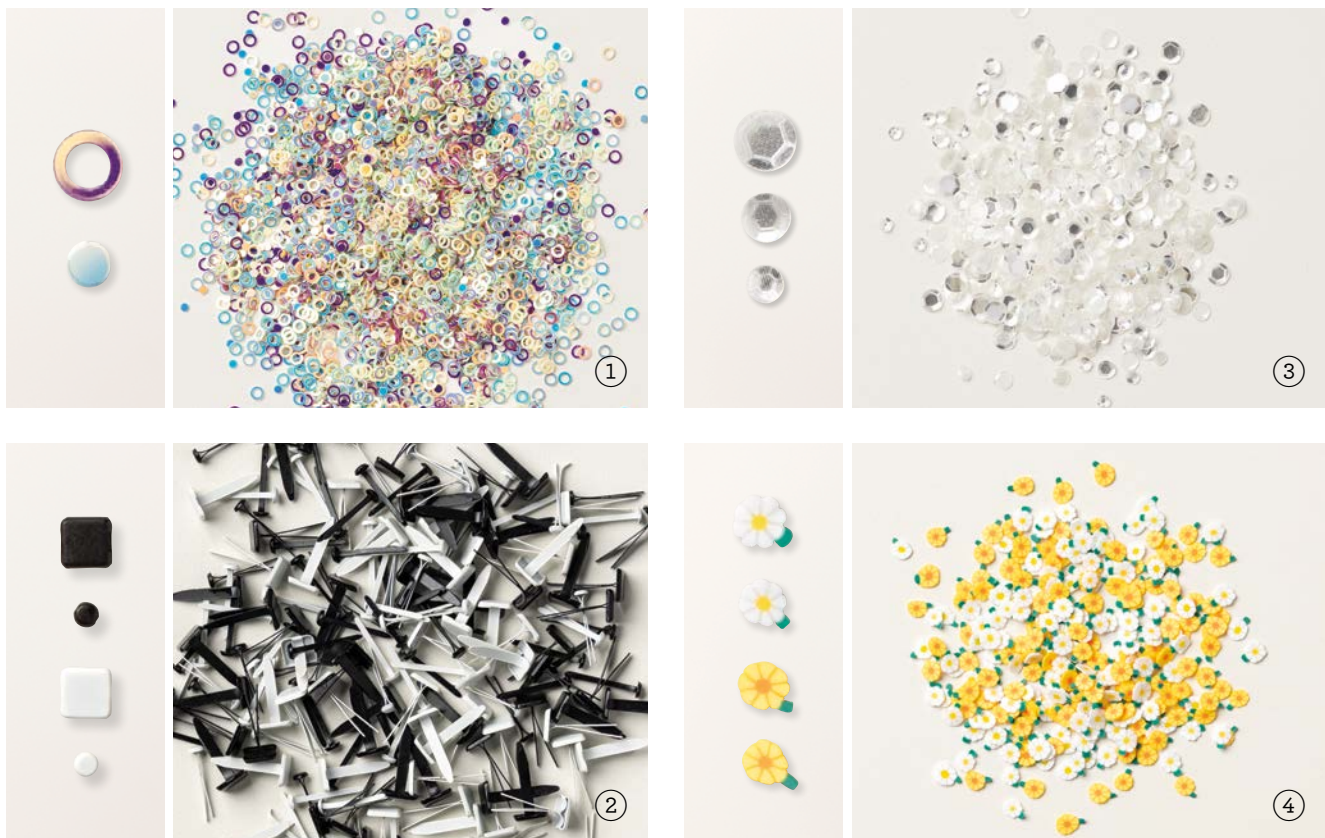

MORE, PLEASE!

Let's face it. A touch of shimmer makes everything feel like more: more celebratory, more elegant, and just more fun! We have all the embellishments you need to finish off your next project in shimmery, glittery style!

N 1. IRIDESCENT SHAKER CIRCLES
161625 | 8,50 € | £6.75
2 mm, 3 mm. 9 g.

2. ROUND & SQUARE BRADS
155570 | 8,50 € | £6.75
200 flathead metal brads in 2 shapes.
3.2 mm, 6.4 mm. Black, white.

N 3. LOOSE SILVER SEQUINS • 161626 | 8,00 € | £6.25
Approximately 1,200 pieces. 3 mm, 4 mm, 5 mm.
Coordinates with Les Shoppes Suite Collection (p. 30–31).

4. LOOSE DAISY EMBELLISHMENTS
160555 | 8,50 € | £6.75
300 pieces. 5 mm. Flirty Flamingo, Old Olive, So Saffron, white.