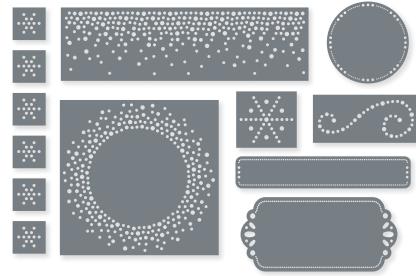

LABELS AGLOW • 159551 | 40,00 € | £31.00
13 dies. Largest die: 5" x 3-1/4" (12.7 x 8.3 cm). See these dies
in use on p. 43. Coordinates with Brightest Glow Stamp Set (p. 42)