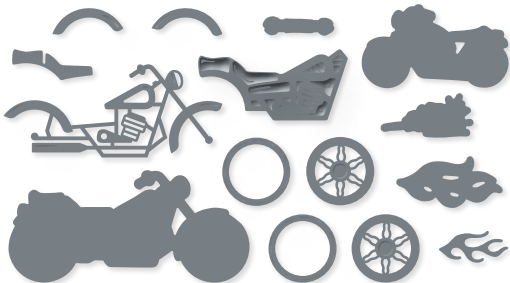

LEGENDARY RIDE • 160762 | 39,00 € | £30.00
15 dies. Largest die: 3-7/8" x 1-7/8" (9.8 x 4.8 cm).
Coordinates with Legendary Ride Stamp Set (p. 88)