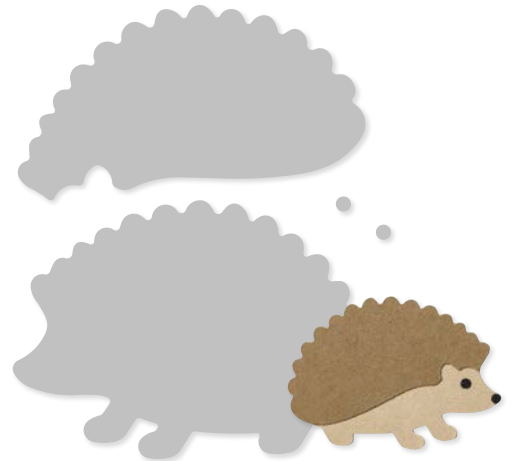

SONGBIRD BUILDER
158726 | 27,00 € | £21.00

SAILBOAT BUILDER
157905 | 27,00 € | £21.00

HEDGEHOG BUILDER
157984 | 27,00 € | £21.00

PETAL PARK BUILDER
160576 | 27,00 € | £21.00

LADYBUG BUILDER
157698 | 27,00 € | £21.00