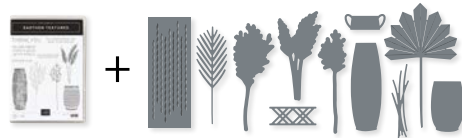

N EARTHEN TEXTURES • 161504 | 32,00 € | £25.00

10 cling stamps (suggested clear blocks: c, g, h) •
O Coordinates with Earthen Textures Dies (p. 157)

10%
BUNDLED SAVINGS