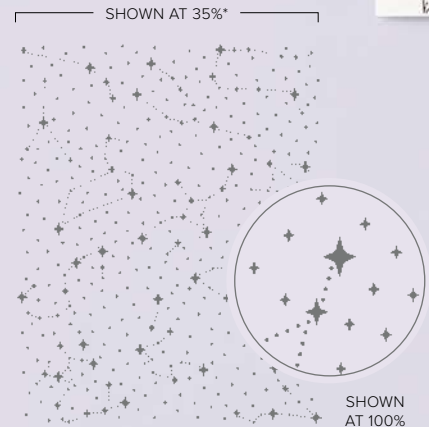

[P. 151]

BLOCK F

118483 | 23,00 € | £18.00

N SKETCHED PLAID • 161424 | 25,00 € | £19.00
1 cling stamp (suggested clear block: f)

N BERRY HARVEST • 161272 | 25,00 € | £19.00
1 cling stamp (suggested clear block: f)