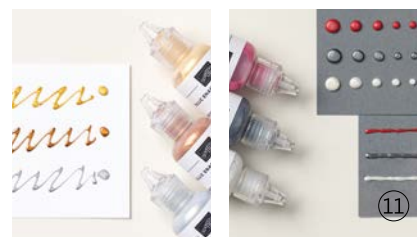

○ ○ Light • 159465

2 alcohol-based markers. Perfect for adding colour to line-art images of people, nature, and more. Use the Color Lifter (p. 123) to add highlights and dimension.

1. STAZON® INK & CLEANER