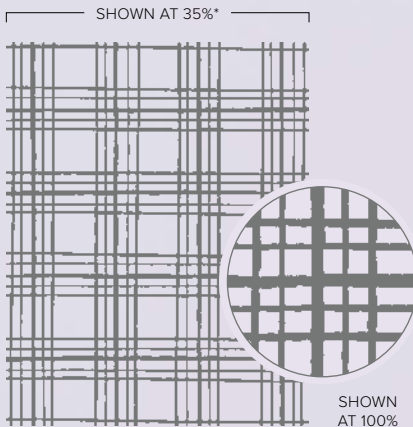

BACKGROUND BLISS

Background stamps help you create beautiful, customised backdrops for all your handmade cards. They're large enough to cover a card front, or you can stamp on smaller paper for accents and layers. Creating a background is simple—ink, stamp, done!

[P. 151]

BLOCK F

118483 | 23,00 € | £18.00

N SKETCHED PLAID • 161424 | 25,00 € | £19.00
1 cling stamp (suggested clear block: f)