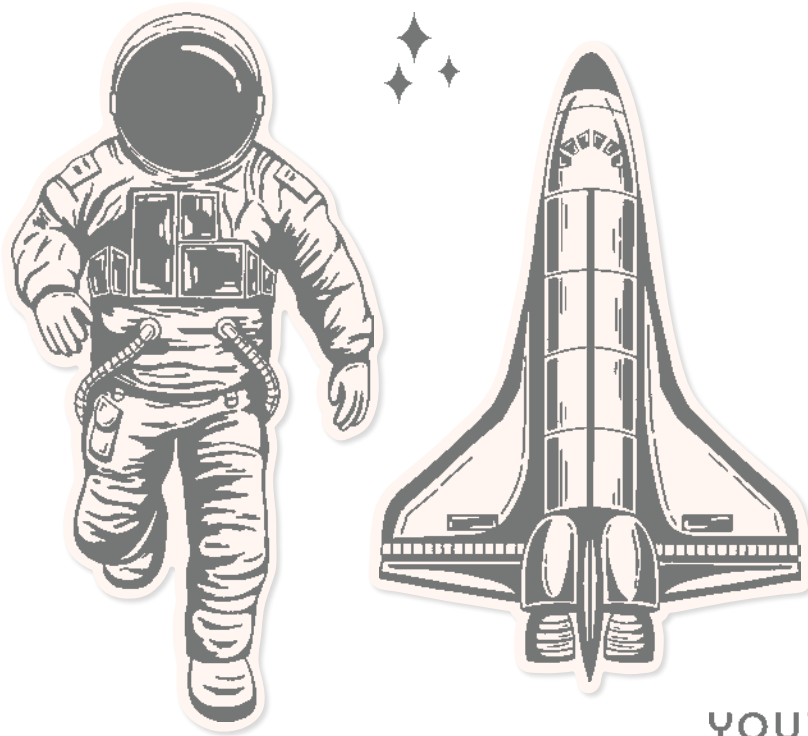

Greetings
FRIEND

IF I HAD A STAR
FOR EVERY TIME YOU
BRIGHTENED MY DAY,
I'D HAVE AN
ENTIRE GALAXY.

YOU'RE STELLAR   REACH FOR THE *stars*

N REACH FOR THE STARS • 161176 | 31,00 € | £24.00

8 cling stamps (suggested clear blocks: b, d, e) •

○ Coordinates with Reach for the Stars Dies (p. 159)

10%

BUNDLED SAVINGS

+

N REACH FOR THE STARS BUNDLE
161186 | 73,00 € + ~~£56.00~~ 65,50 € | £50.25

Cling •

Reach for the Stars Stamp Set + Reach for the Stars Dies (p. 159)