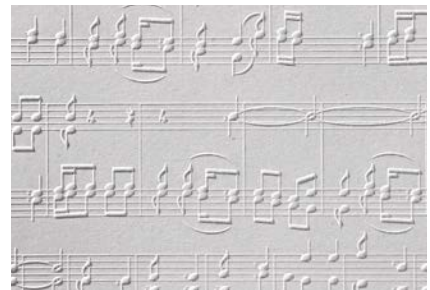

MERRY MELODY 3D
156392 | 13,50 € | £10.25
6" x 6-1/4" (15.2 x 15.9 cm)