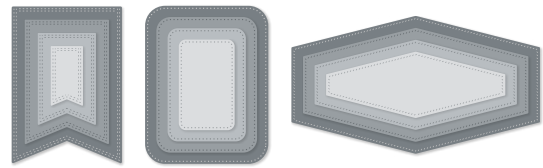

N NESTED ESSENTIALS • 161597 | 42,00 € | £32.00
12 dies. Largest die: 2-13/16" x 4-7/8" (7.1 x 12.4 cm).
See these dies in use on p. 26.