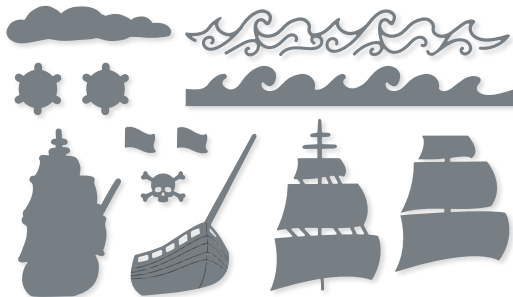

ON THE OCEAN • 160774 | 44,00 € | £34.00
12 dies. Largest die: 3-1/8" x 2" (7.9 x 5.1 cm).
Coordinates with On the Ocean Stamp Set (p. 88)