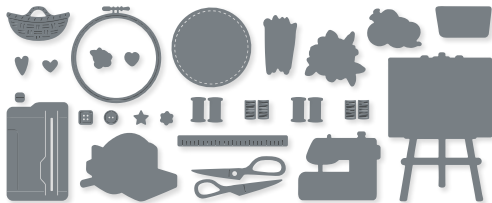

N CRAFTING WITH YOU • 161225 | 48,00 € | £37.00
21 dies. Largest die: 3-9/16" x 2-9/16" (9 x 6.5 cm).

10%
BUNDLED SAVINGS

N CRAFTING WITH YOU BUNDLE
161226 | ~~74,00 €~~ + ~~£57,00~~ 66,50 € | £51.25
Photopolymer •
Crafting with You Stamp Set (p. 91)
+ Crafting with You Dies