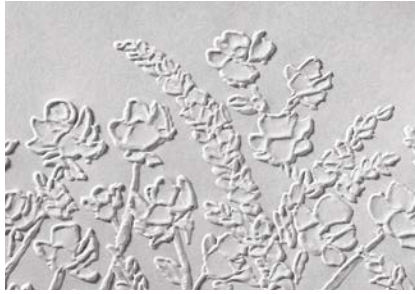

MERRY MELODY 3D
156392 | 13,50 € | £10.25
6" x 6-1/4" (15.2 x 15.9 cm)

METAL PLATE 3D
160766 | 12,25 € | £9.50
4-1/2" x 6-1/4" (11.4 x 15.9 cm)

PAINTED POSIES 3D
159175 | 13,50 € | £10.25
6" x 6-1/4" (15.2 x 15.9 cm)