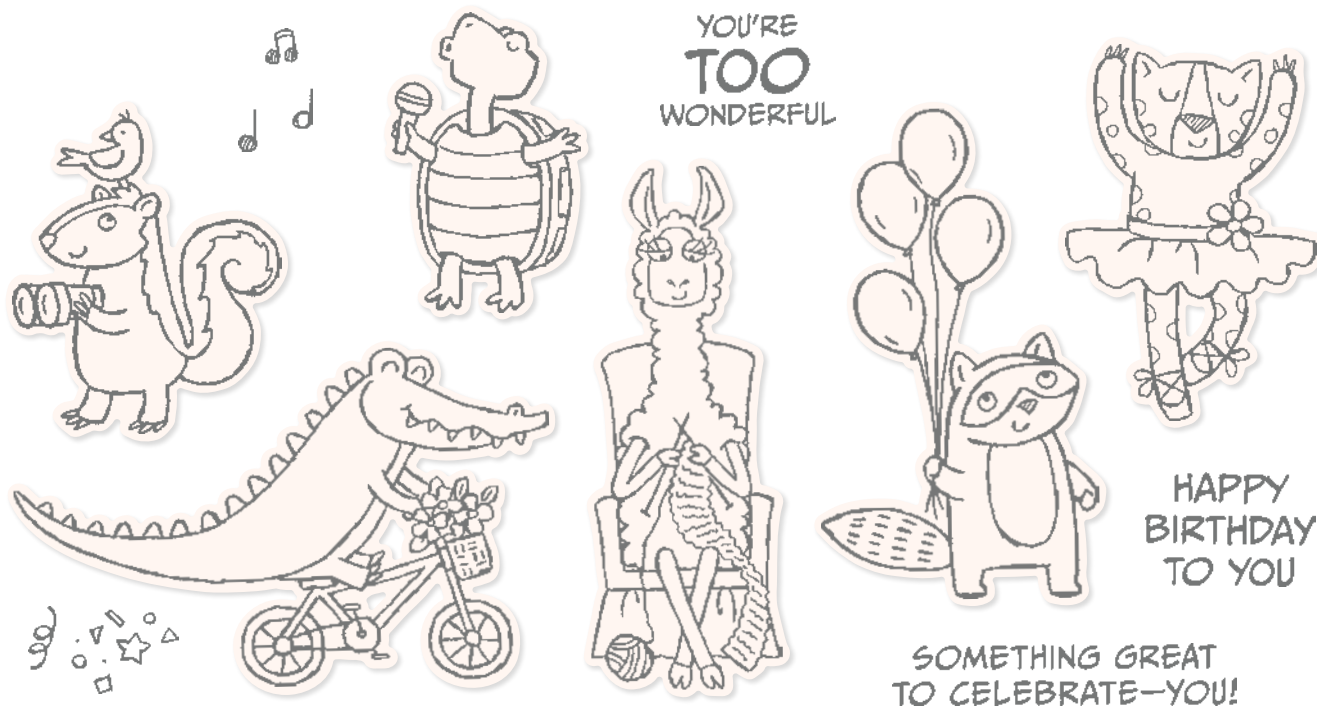

N ZANY ZOO • 161305 | 32,00 € | £25.00

11 cling stamps (suggested clear blocks: b, c, e) •

○ Coordinates with Zany Zoo Dies (p. 160)

10%

BUNDLED SAVINGS

+

N ZANY ZOO BUNDLE
161315 | 74,00 € | £57.00 66,50 € | £51.25
Cling •
Zany Zoo Stamp Set + Zany Zoo Dies (p. 160)