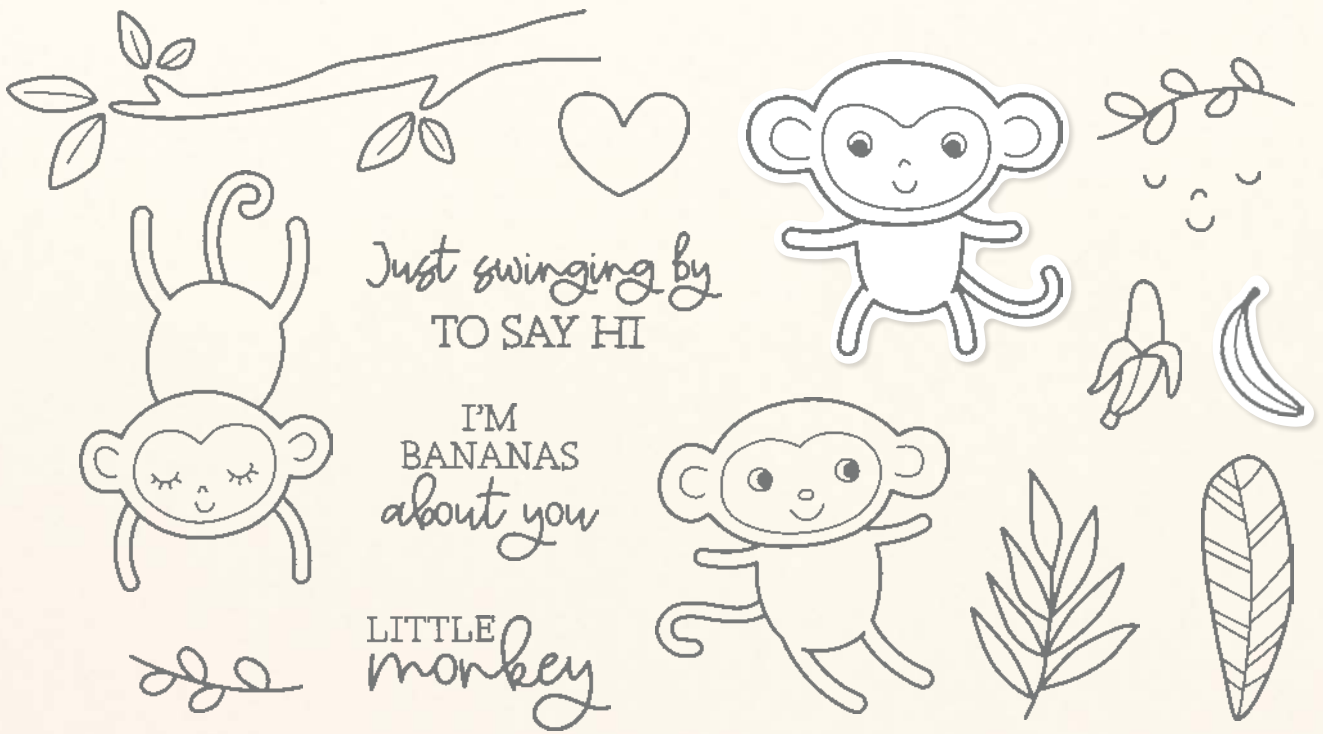

LITTLE MONKEY • 161372 | 26,00 € | £20.00

15 photopolymer stamps (suggested clear blocks: a, b, d, h) •
O Coordinates with Little Monkey Builder Punch (p. 147)

10%

BUNDLED SAVINGS

+

LITTLE MONKEY BUNDLE
161379 | 53,00 € + ~~£41.00~~ 47,50 € | £36.75

Photopolymer •
Little Monkey Stamp Set + Little Monkey Builder Punch (p. 147)