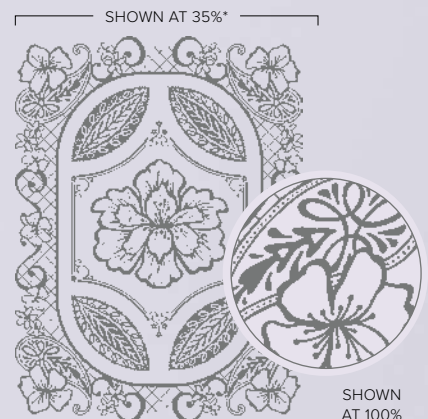

SHOWN AT 100%

WATERCOLOR WORLD
160708 | 28,00 € | £22.00

1 cling stamp (suggested clear block: f)

SHOWN AT 100%

SNOW CRYSTAL
159821 | 26,00 € | £20.00

1 cling stamp (suggested clear block: f)

SHOWN AT 100%

PERFECTLY DETAILED • 160748 | 31,00 € | £24.00
1 cling stamp (suggested clear block: f)