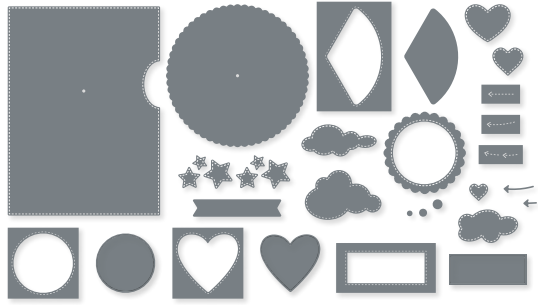

GIVE IT A WHIRL • 154336 | 48,00 € | £37.00
21 dies. Largest die: 3-7/8" x 5-1/4" (9.8 x 13.3 cm).