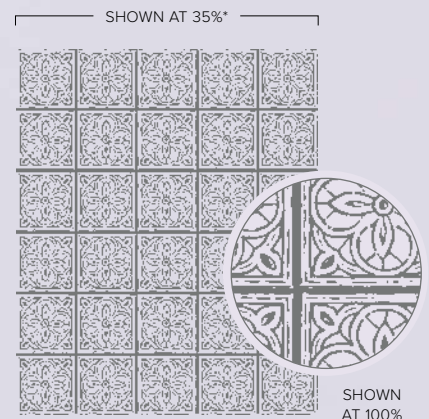

N TIMELESS TILES • 157877 | 22,00 € | £17.00
1 cling stamp (suggested clear block: f)