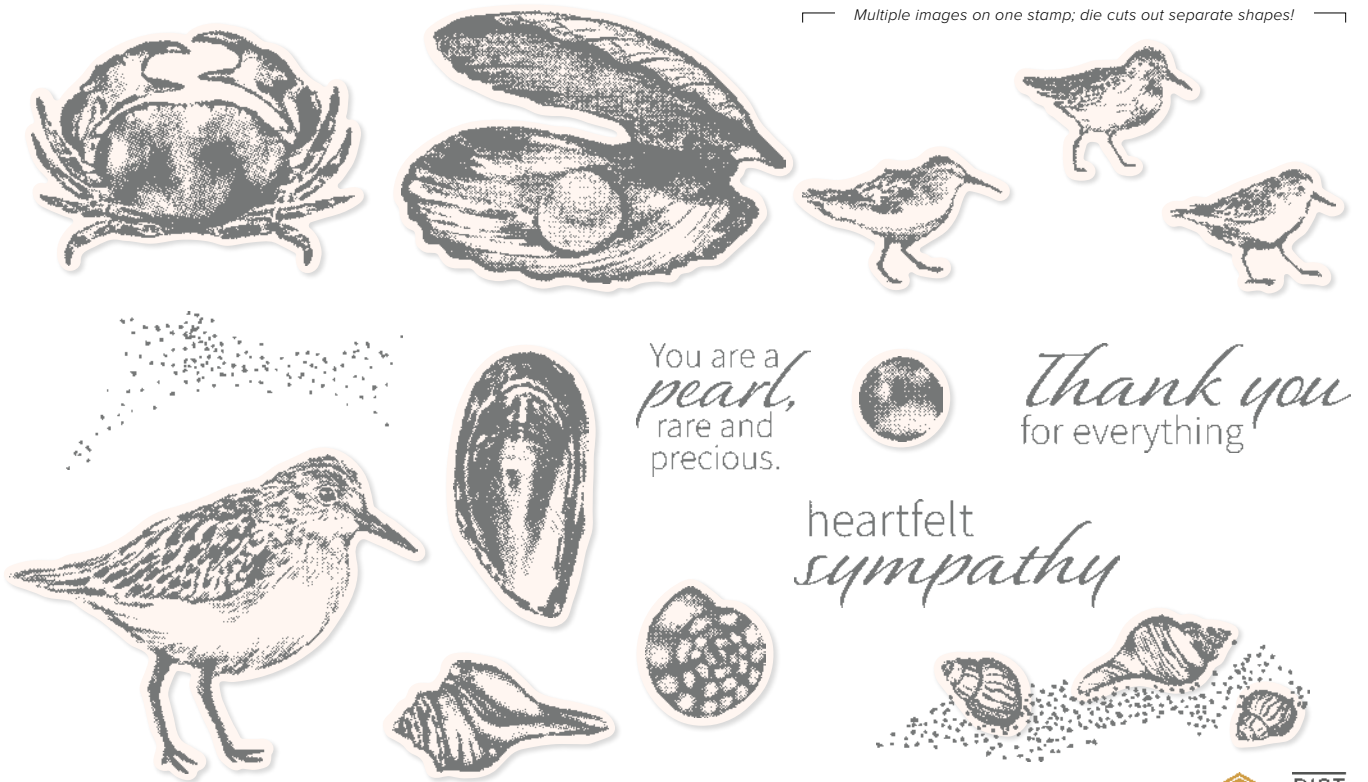

SEASIDE BAY • 160436 | 32,00 € | £25.00

13 cling stamps (suggested clear blocks: a, c, d, h) • • Inspired by Million Sales Achiever Susan Elise Morton
O Coordinates with Seaside Bay Dies (p. 166)