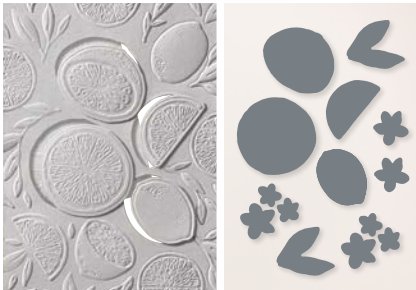

SWEET CITRUS HYBRID
160644 | 40,00 € | £31.00
1 embossing folder: 4-1/2" x 6-1/4"
(11.4 x 15.9 cm). 7 dies. Largest die: 3-1/2" x 4"
(8.9 x 10.2 cm). Coordinates with
Sweet Citrus Stamp Set (p. 32)