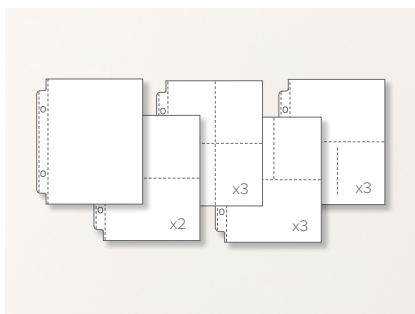

VARIETY PACK 6" X 8" (15.2 X 20.3 CM) PHOTO POCKET PAGES 144205 | 7,75 € | £6.00

Polypropylene page protectors. 12 pages: 5 different designs. Photo safe. Use with Basic Black 6" x 8" (15.2 x 20.3 cm) Album.