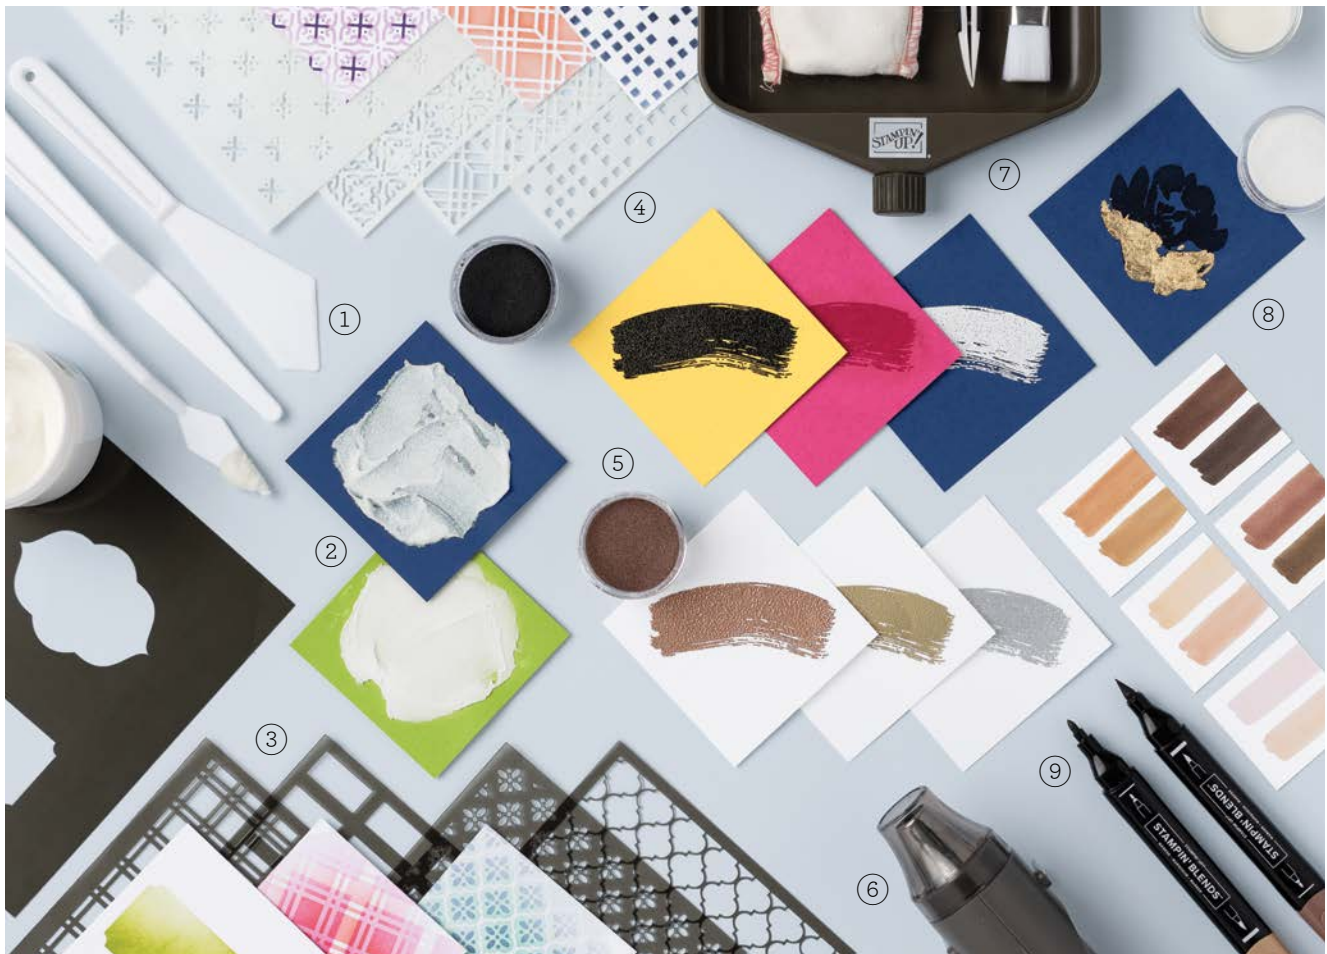

PERFECT PAPER CRAFTING

Whether you're looking for a hint of glitter, a daub of ink, or a touch of texture, our selection of colour and embossing tools will help you perfect your next paper crafting project.

1. PALETTE KNIVES • 142808 | 6,25 € | £4.75

3 knives: offset trowel, offset diamond trowel, scotty knife. Use to apply Embossing Paste.

2. EMBOSSING PASTE

○ Matte finish • 141979 | 9,75 € | £7.50

○ Shimmery White finish • 145645

11,00 € | £8.50

4 fl. oz. (118 ml). Adds texture to your projects. Apply freehand or over decorative masks, then let dry. Can be dyed with Classic Stampin' Ink Refills (p. 122–123, 125).

DECORATIVE MASKS

Use to create textured backgrounds. Masks can be layered for added depth and dimension. Use with Embossing Paste and Palette Knives or Classic Stampin' Ink (p. 122–123, 125).

3. Artistic Mix • 159178 | 12,25 € | £9.50

5 masks: 1 each of 5 designs. Largest mask: 4-7/8" x 6-3/8" (12.4 x 16.2 cm).

4. Foursquare • 161285 | 12,25 € | £9.50

4 masks: 1 each of 4 designs. Largest mask: 6" x 6" (15.2 x 15.2 cm).

5. STAMPIN' EMOSS™ POWDERS

22,00 € | £17.00 EACH

● ○ ○ Basics (black, clear, white) • 155554

● ● ● Metallics (copper, gold, silver) • 155555

Pack of 3 colours. 1/2 oz. (14 g) each colour. Turn stamped images into glossy raised designs. Use with VersaMark Pad (p. 137) and Heat Tool.

6. HEAT TOOL • 38,00 € | £29.00

Slim, sleek design. 2 heat settings: low for drying ink, high for heat-setting powder.

UK plug • 129054 | EU plug • 129055

7. EMBOSSING ADDITIONS TOOL KIT

159971 | 33,00 € | £26.00

Kit includes Embossing Buddy™, Powder Pal, reverse tweezers, and small brush. Keeps projects clean, workspace tidy, and hands at a safe distance while heat embossing.

8. HEAT & STICK POWDER

156110 | 7,50 € | £5.75

1/2 oz. (14 g). Use to adhere Gilded Leafing embellishment (p. 141).

9. NATURAL TONES STAMPIN' BLENDS

12,25 € | £9.50 EACH

● ● Deep • 158152

● ● Medium Deep • 159461

● ● Medium • 159462

● ● Medium Light • 159463

○ ○ Light • 159465

2 alcohol-based markers. Perfect for adding colour to line-art images of people, nature, and more. Use the Color Lifter (p. 123) to add highlights and dimension.